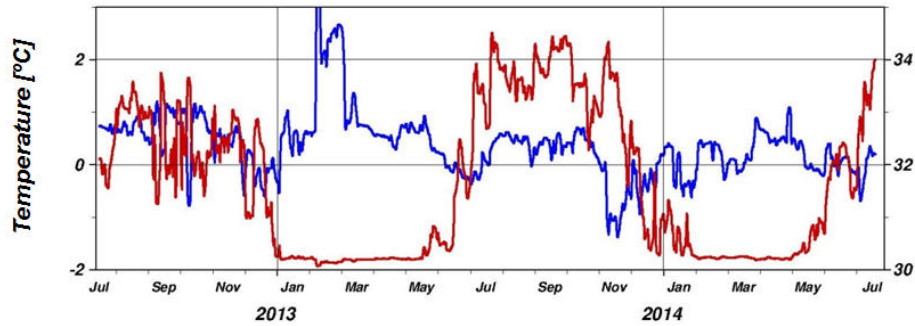

# Southern Chukchi Sea hotspot sections during the 13–17 September 2012 R/V Mirai cruise

# Southern Chukchi Sea hotspot sections during the 27 September–4 October 2013 R/V Mirai cruise