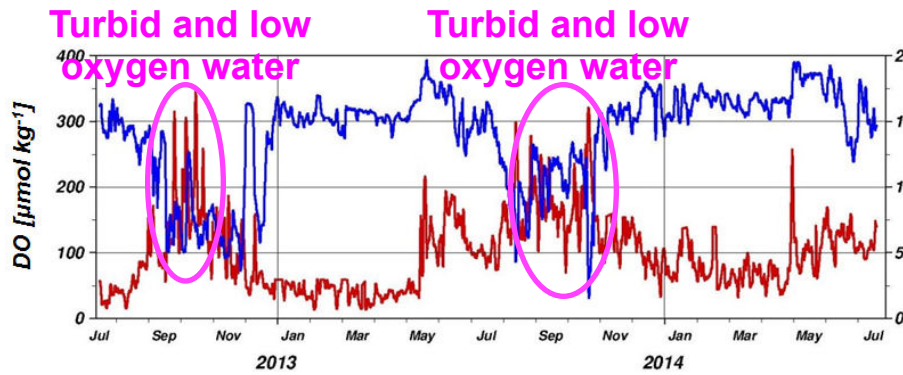

DBO3 moorings during July 2012 to July 2014