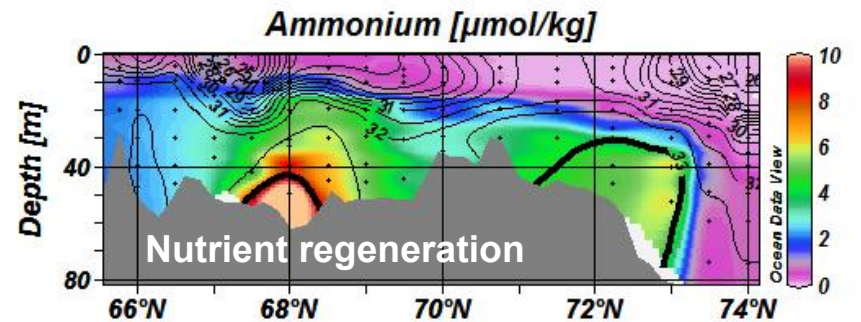

# Southern Chukchi Sea hotspot sections during the 13–17 September 2012 R/V Mirai cruise

# Southern Chukchi Sea hotspot sections during the 27 September–4 October 2013 R/V Mirai cruise