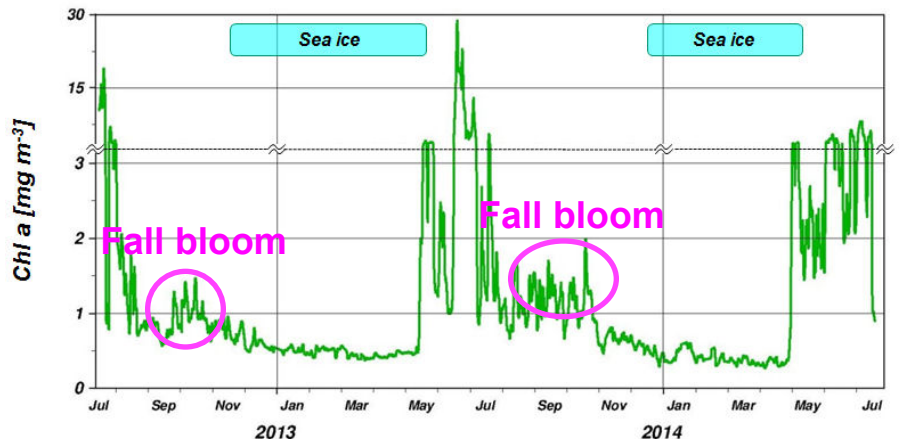

# Southern Chukchi Sea hotspot sections during the 13–17 September 2012 R/V Mirai cruise

# Southern Chukchi Sea hotspot sections during the 27 September–4 October 2013 R/V Mirai cruise