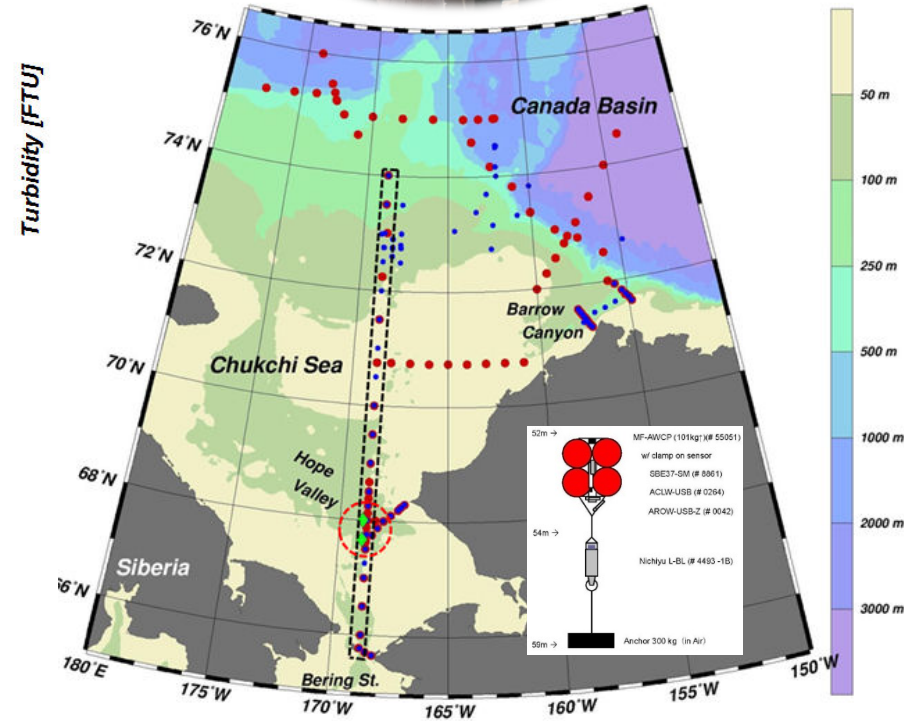

# DBO3 moorings during July 2012 to July 2014

# Southern Chukchi Sea hotspot sections during the 13–17 September 2012 R/V Mirai cruise

# Southern Chukchi Sea hotspot sections during the 27 September–4 October 2013 R/V Mirai cruise