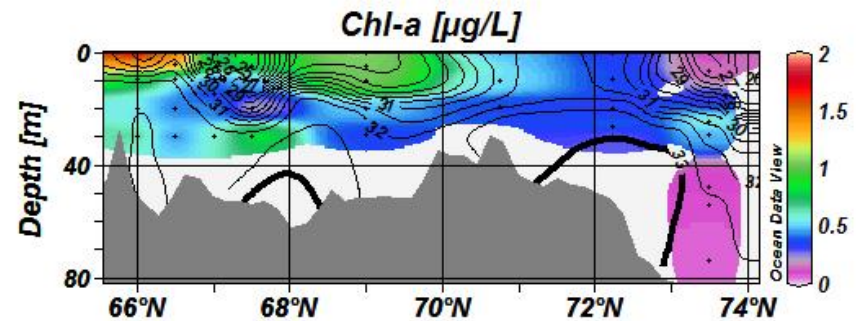

# Southern Chukchi Sea hotspot sections during the 13–17 September 2012 R/V Mirai cruise

# Southern Chukchi Sea hotspot sections during the 27 September–4 October 2013 R/V Mirai cruise