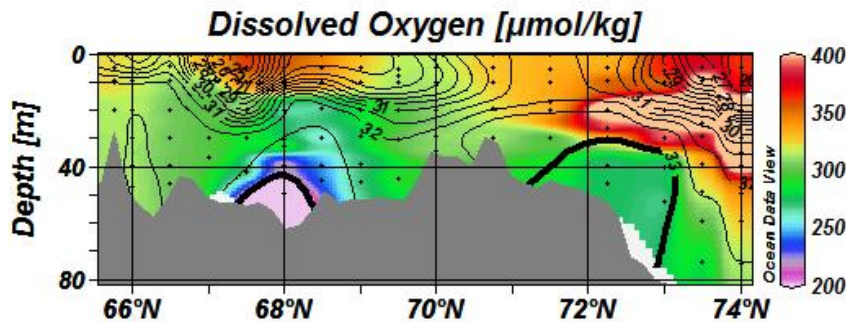

# Southern Chukchi Sea hotspot sections during the 13–17 September 2012 R/V Mirai cruise

# Southern Chukchi Sea hotspot sections during the 27 September–4 October 2013 R/V Mirai cruise