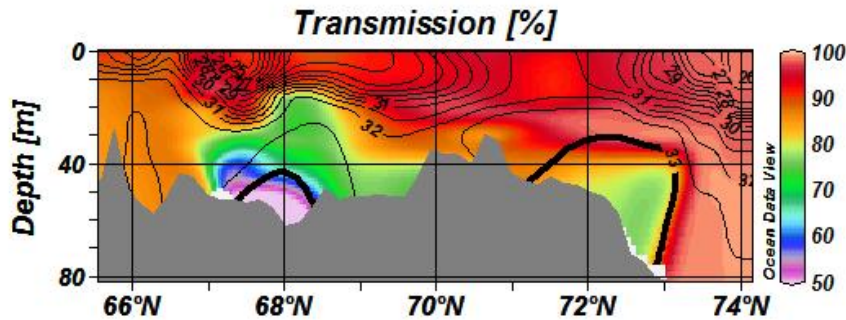

# Southern Chukchi Sea hotspot sections during the 13–17 September 2012 R/V Mirai cruise

# Southern Chukchi Sea hotspot sections during the 27 September–4 October 2013 R/V Mirai cruise