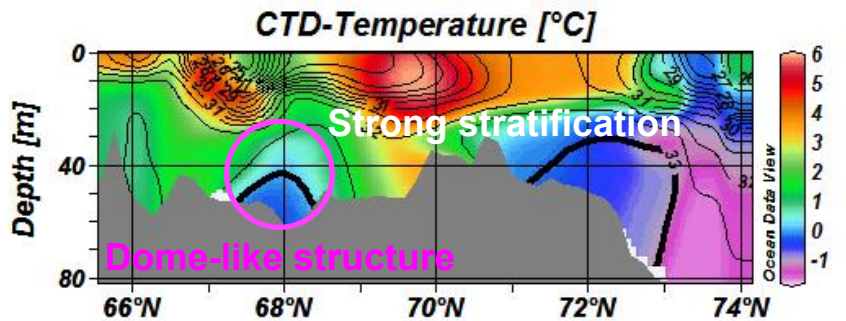

# Southern Chukchi Sea hotspot sections during the 13–17 September 2012 R/V Mirai cruise

# Southern Chukchi Sea hotspot sections during the 27 September–4 October 2013 R/V Mirai cruise