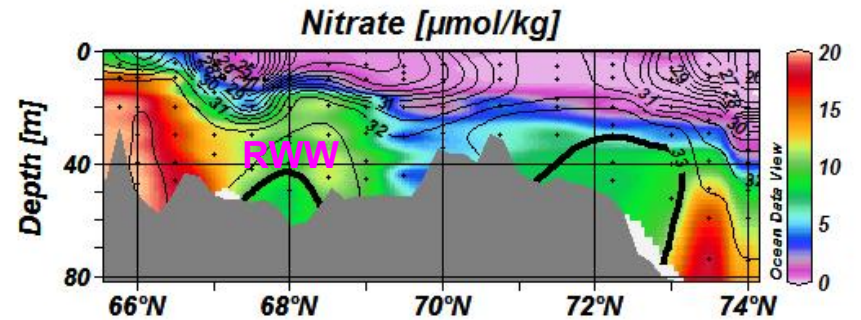

# Southern Chukchi Sea hotspot sections during the 13–17 September 2012 R/V Mirai cruise

# Southern Chukchi Sea hotspot sections during the 27 September–4 October 2013 R/V Mirai cruise