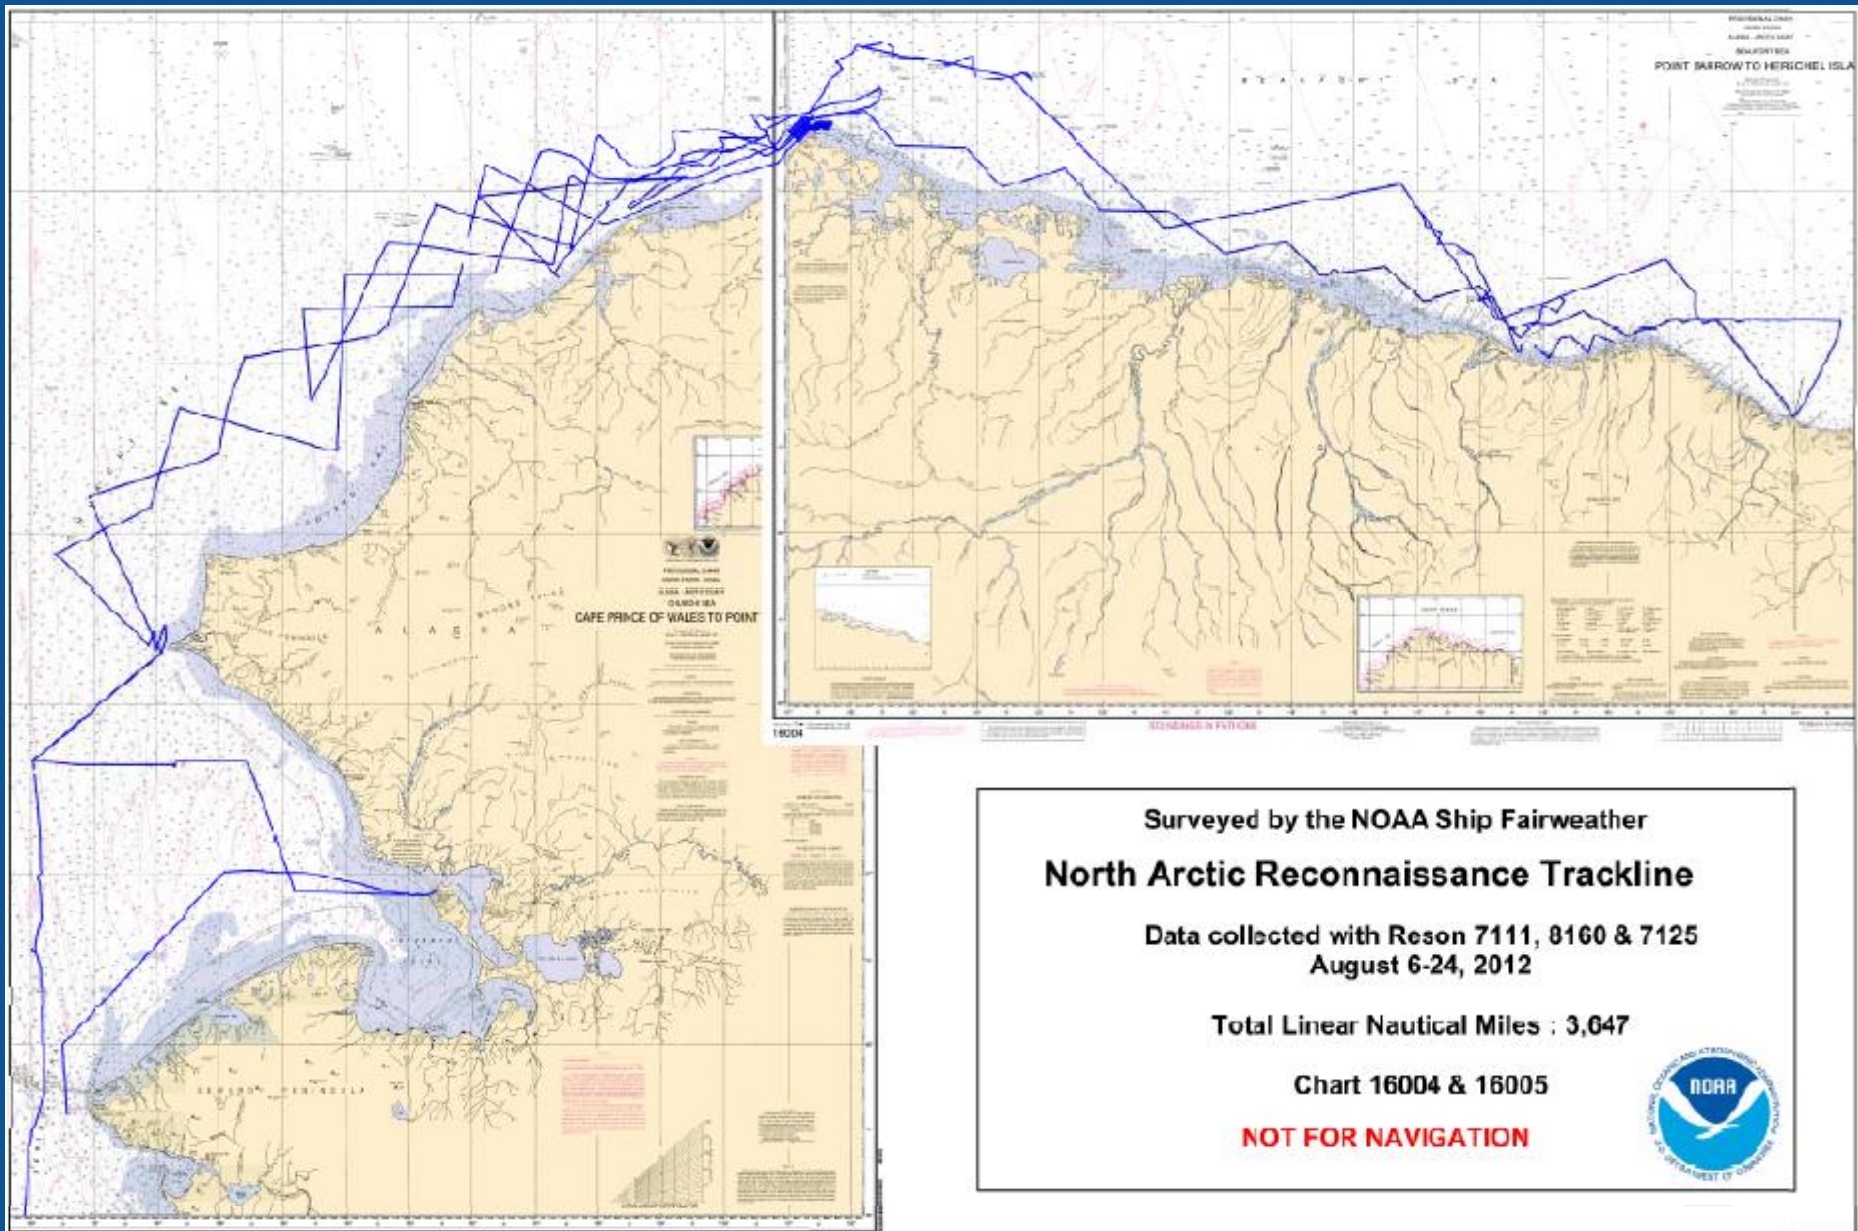

Planned surveys for 2013 field season*

*Subject to change

Surveyed by the NOAA Ship Fairweather
North Arctic Reconnaissance Trackline
 Data collected with Reson 7111, 8160 & 7125
 August 6-24, 2012
 Total Linear Nautical Miles : 3,047
 Chart 16004 & 16005
NOT FOR NAVIGATION