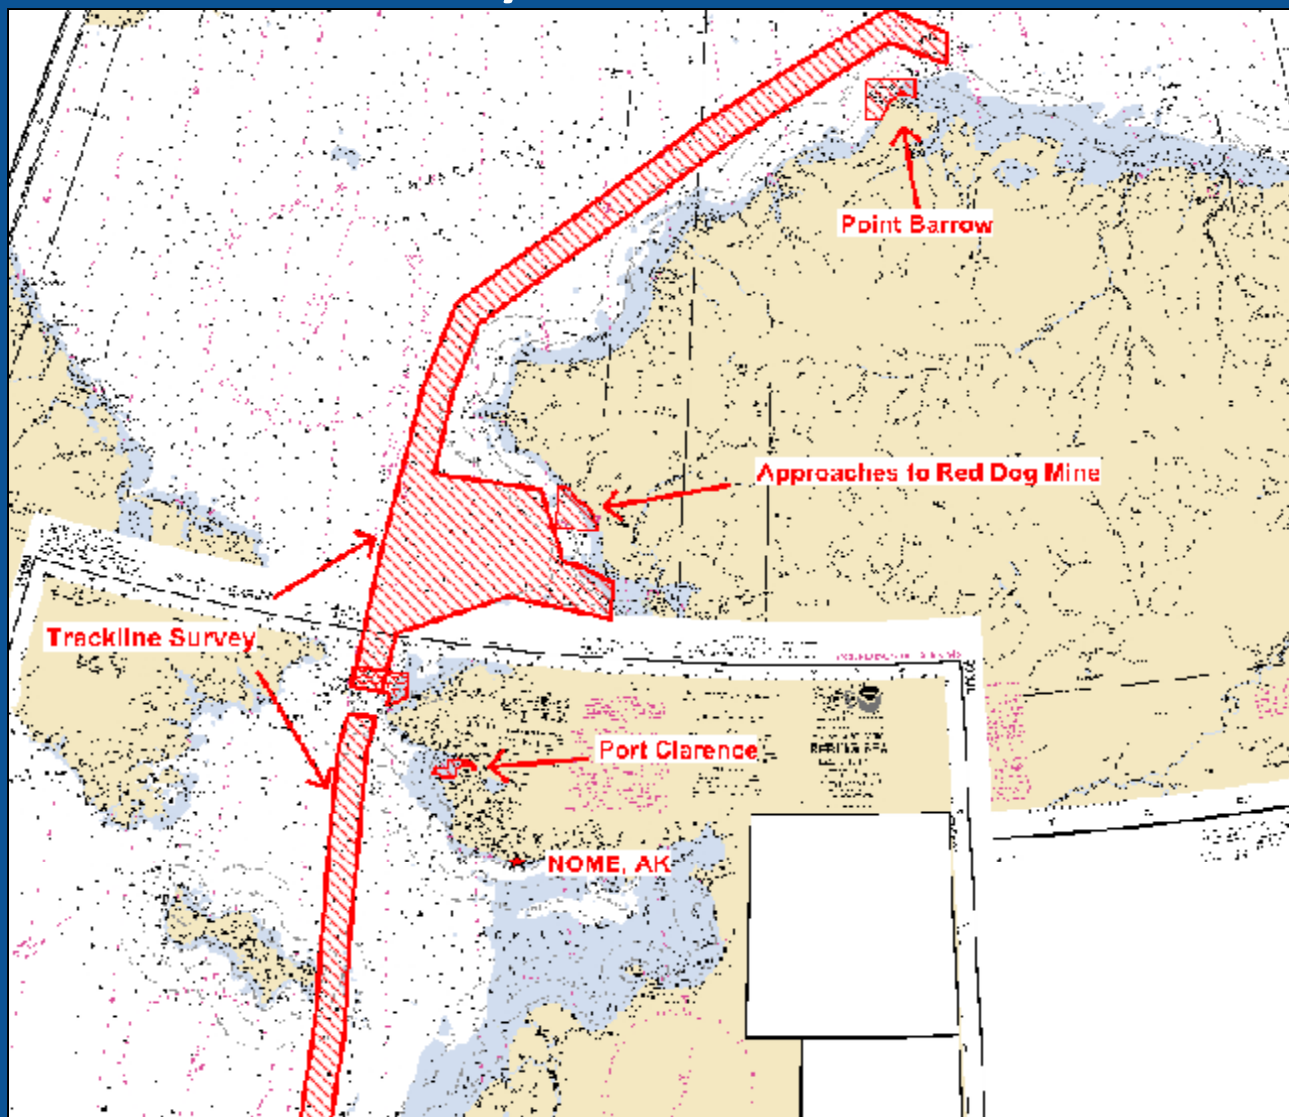

Planned surveys for 2013 field season*

*Subject to change

Surveyed by the NOAA Ship Fairweather
North Arctic Reconnaissance Trackline
 Data collected with Reson 7111, 8160 & 7125
 August 6-24, 2012
 Total Linear Nautical Miles : 3,047
 Chart 16004 & 16005
NOT FOR NAVIGATION